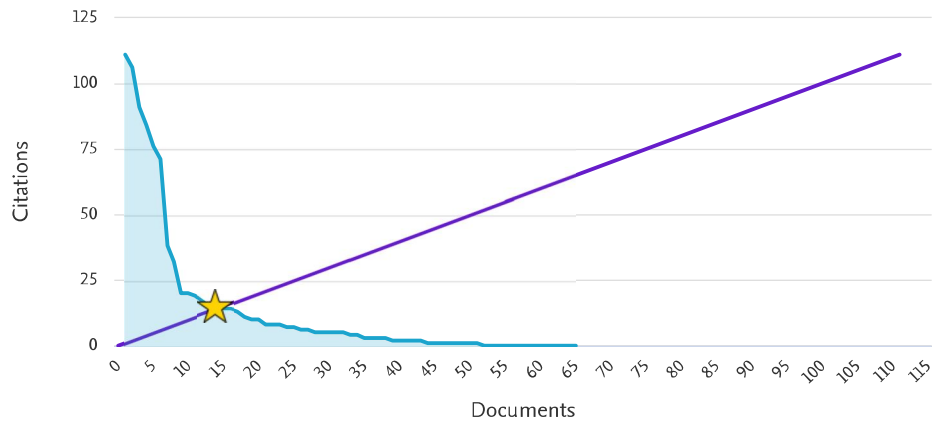

h-graph for set of Documents" data-sr-only="" pageBackLinkText="" releaseBannerComponentId="" releaseBannerCondition="false">

[Back to citation overview](#)

[Export](#) [Print](#) [Email](#)

65 cited documents

Documents ↑	Citations ↓
1	111
2	106
3	91
4	84
5	76
6	71
7	38
8	32
9	20
10	20

These documents *h*-index

Of the documents considered for the *h*-index, 14 have been cited at least 14 times

About Scopus

[What is Scopus](#)
[Content coverage](#)
[Scopus blog](#)
[Scopus API](#)
[Privacy matters](#)